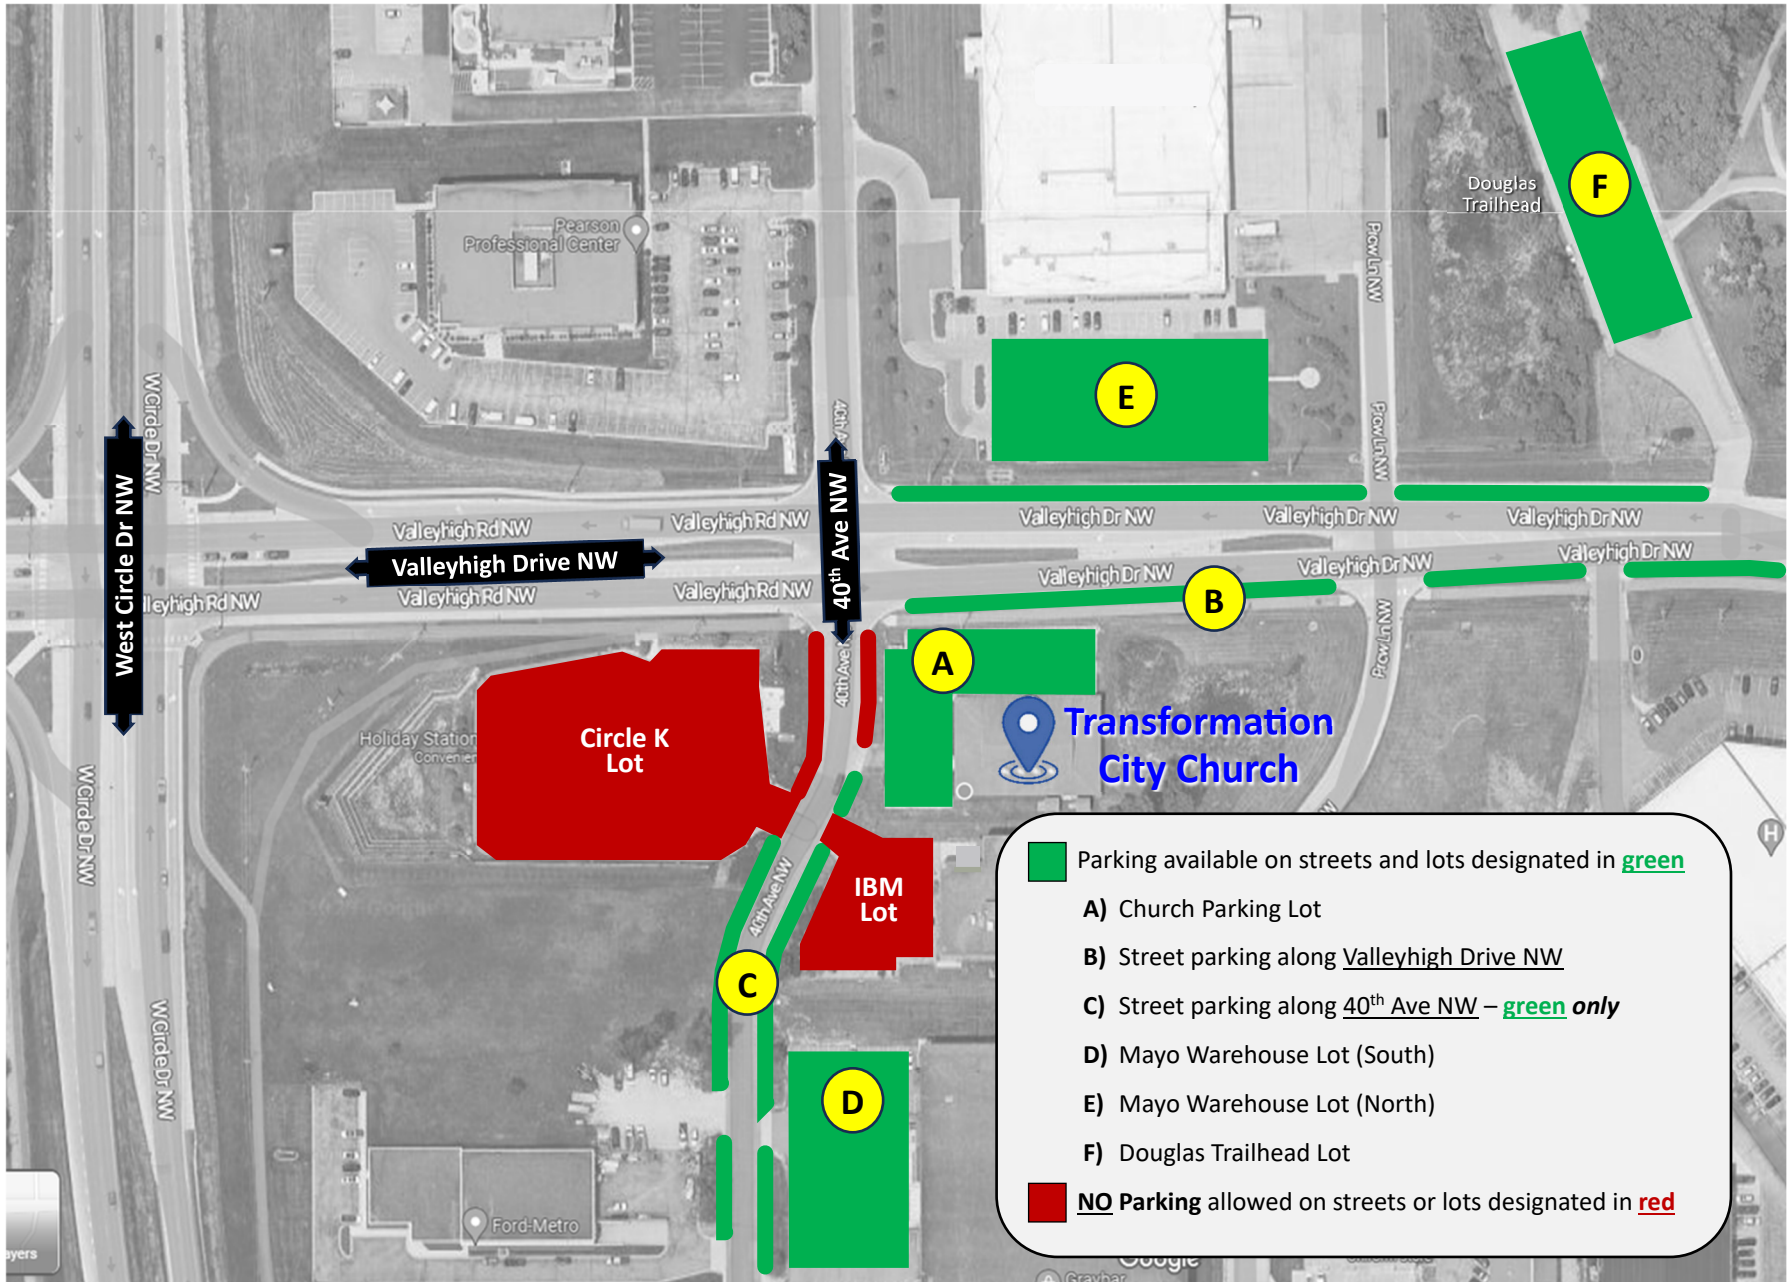

Available Church Parking Options

- Parking available on streets and lots designated in **green**
- A) Church Parking Lot
- B) Street parking along Valleyhigh Drive NW
- C) Street parking along 40th Ave NW – **green only**
- D) Mayo Warehouse Lot (South)
- E) Mayo Warehouse Lot (North)
- F) Douglas Trailhead Lot
- **NO Parking** allowed on streets or lots designated in **red**