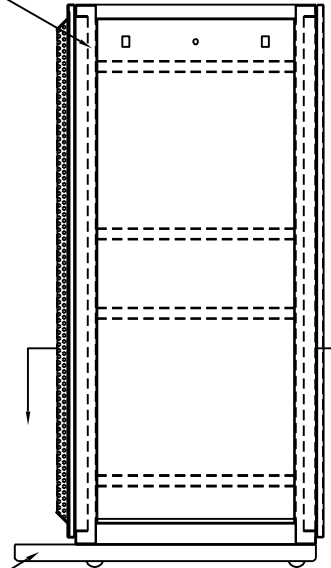

FIVE Ø3.50 HOLES IN TOP PANEL  
FOR POWER OR DATA CABLES  
(HOLES PLUGGED WITH REMOVABLE  
PLASTIC CAP)

REMOVABLE  
VENTED TOP PANEL

TOP

REMOVABLE LOCKING  
SIDE PANELS

SLIDING  
BOTTOM PANEL  
CABLE ACCESS

FRONT & REAR  
DOOR REVERSIBLE  
SWING DIRECTION

SECTION

2 SETS OF E.I.A. RAILS  
ADJUSTABLE FRONT & REAR  
SQ. PUNCH E.I.A. RAILS  
UTILIZE #10 OR 6mm CLIP NUTS

HIGH VENT PERFORATED  
PROTRUDING PROFILE  
LOCKING FRONT DOOR

42u (73.5")  
Mtg Height  
19" Standard

FRONT

1.75 30.94 MAX  
RAIL TO RAIL

RIGHT SIDE

REAR

HIGH VENT PERFORATED  
LOCKING, FLUSH  
REAR DOOR

ANTI-TIP RUNNERS  
WITH LEVELERS

STANDARD PRODUCT DATA SHEET  
Dimensions are in inches. Specifications are subject to change without notice.