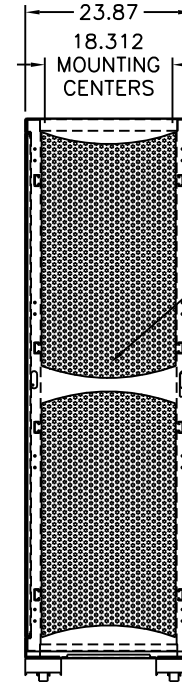

FIVE Ø3.50 HOLES IN TOP PANEL  
FOR POWER OR DATA CABLES  
(HOLES PLUGGED WITH REMOVABLE  
PLASTIC CAP)

REMOVABLE  
VENTED TOP PANEL

TOP

REMOVABLE LOCKING  
SIDE PANELS

SLIDING  
BOTTOM PANEL  
CABLE ACCESS

FRONT & REAR  
DOOR REVERSIBLE  
SWING DIRECTION

SECTION

2 SETS OF E.I.A. RAILS  
ADJUSTABLE FRONT & REAR  
SQ. PUNCH E.I.A. RAILS  
UTILIZE #10 OR 6mm CLIP NUTS

HIGH VENT PERFORATED  
PROTRUDING PROFILE  
LOCKING FRONT DOOR

42u (73.5")  
Mtg Height  
19" Standard

FRONT

1.75 30.94 MAX  
RAIL TO RAIL

RIGHT SIDE

REAR

HIGH VENT PERFORATED  
LOCKING, FLUSH  
REAR DOOR

ANTI-TIP RUNNERS  
WITH LEVELERS

STANDARD PRODUCT DATA SHEET  
Dimensions are in inches. Specifications are subject to change without notice.