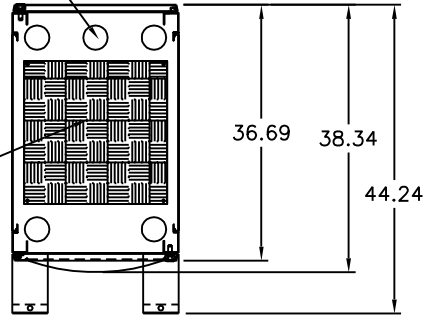

FIVE Ø3.50 HOLES IN TOP PANEL  
FOR POWER OR DATA CABLES  
(HOLES PLUGGED WITH REMOVABLE  
PLASTIC CAP)

REMOVABLE  
VENTED TOP PANEL

TOP

REMOVABLE LOCKING  
SIDE PANELS

SLIDING  
BOTTOM PANEL  
CABLE ACCESS

FRONT & REAR  
DOOR REVERSIBLE  
SWING DIRECTION

SECTION

2 SETS OF E.I.A. RAILS  
ADJUSTABLE FRONT & REAR  
SQ. PUNCH E.I.A. RAILS  
UTILIZE #10 OR 6mm CLIP NUTS

HIGH VENT PERFORATED  
PROTRUDING PROFILE  
LOCKING FRONT DOOR

42u (73.5")  
Mtg Height  
19" Standard

FRONT

1.75 30.94 MAX  
RAIL TO RAIL

RIGHT SIDE

REAR

HIGH VENT PERFORATED  
LOCKING, FLUSH  
REAR DOOR

ANTI-TIP RUNNERS  
WITH LEVELERS

STANDARD PRODUCT DATA SHEET  
Dimensions are in inches. Specifications are subject to change without notice.