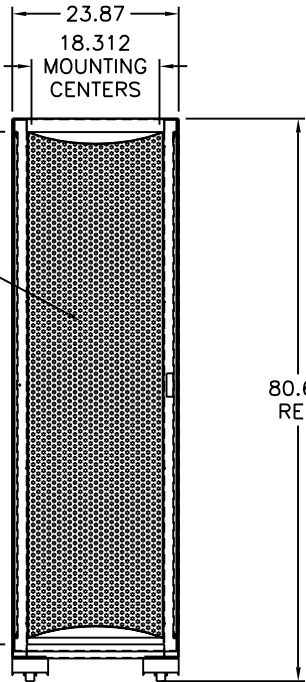

FIVE Ø3.50 HOLES IN TOP PANEL  
FOR POWER OR DATA CABLES  
(HOLES PLUGGED WITH REMOVABLE  
PLASTIC CAP)

REMOVABLE  
VENTED TOP PANEL

TOP

REMOVABLE LOCKING  
SIDE PANELS

SLIDING  
BOTTOM PANEL  
CABLE ACCESS

FRONT & REAR  
DOOR REVERSIBLE  
SWING DIRECTION

SECTION

2 SETS OF E.I.A. RAILS  
ADJUSTABLE FRONT & REAR  
SQ. PUNCH E.I.A. RAILS  
UTILIZE #10 OR 6mm CLIP NUTS

HIGH VENT PERFORATED  
PROTRUDING PROFILE  
LOCKING FRONT DOOR

42u (73.5")  
Mtg Height  
19" Standard

FRONT

1.75 30.94 MAX  
RAIL TO RAIL

RIGHT SIDE

REAR

HIGH VENT PERFORATED  
LOCKING, FLUSH  
REAR DOOR

ANTI-TIP RUNNERS  
WITH LEVELERS

STANDARD PRODUCT DATA SHEET  
Dimensions are in inches. Specifications are subject to change without notice.