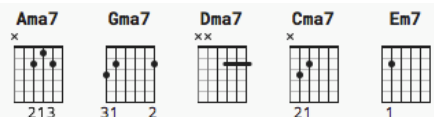

Fresh and New Beginning lyrics by Rick Kroeger, music: Beginnings by Chicago

(Ama7/Dma7, Gma7/Cma7, Ama7/Em7, Dma7/Cma7, Cma7/Dma7)

Intro 1: [9th fret Hi E/10th fret B/11th fret G] then [7th fret High E/8th fret B/9th fret G]
 if 2 guitars add **Intro 2:** Ama7 Gma7 Ama7 Gma7 (bridge is Ama7 Cma7)

A G F G repeat (Bar Chords: All with open Hi E string, deadening Lo E string)
 Oh wo wo wo wo wo ah o ah a o ah a o ah o ah Oh wo wo wo wo wo ah o ah a o ah a o ah o ah
Ama7 Em7 Ama7 Em7 Ama7 Em7 Ama7 Em7
 Mostly I'm silent, mmmmmm silent, Oh, for you are God! You are gentle in every way!

A G F G repeat (Bar Chords: All with open Hi E string, deadening Lo E string)
 Oh wo wo wo wo wo ah o ah a o ah a o ah o ah Oh wo wo wo wo wo ah o ah a o ah a o ah o ah

Ama7 Em7 Ama7 Em7 Ama7 Em7 Ama7 Em7
 So mostly I'm silent, silent, lalalalalalalalalalal Listen! Lalalalalalalalalalal REPEAT
 go to intro 1 and intro 2 and end with Ama7 Dma7 progression bridge to next is Ama7 Cma7

A G F G (Bar Chords: All with open Hi E string, deadening Lo E string)
 Only the beginning with you I'm gonna be FOREVER!. Yeah!!!! Wohhhhhhhh
 Yes! Only the beginning of what I'm gonna feel forever.
 Only the beginning Woh a fresh new start! Yeah!!!
 Thankful that you're in my life, Abba, thank you that you live in me
 Yeah! Only the beginning Have your way, Oh God!