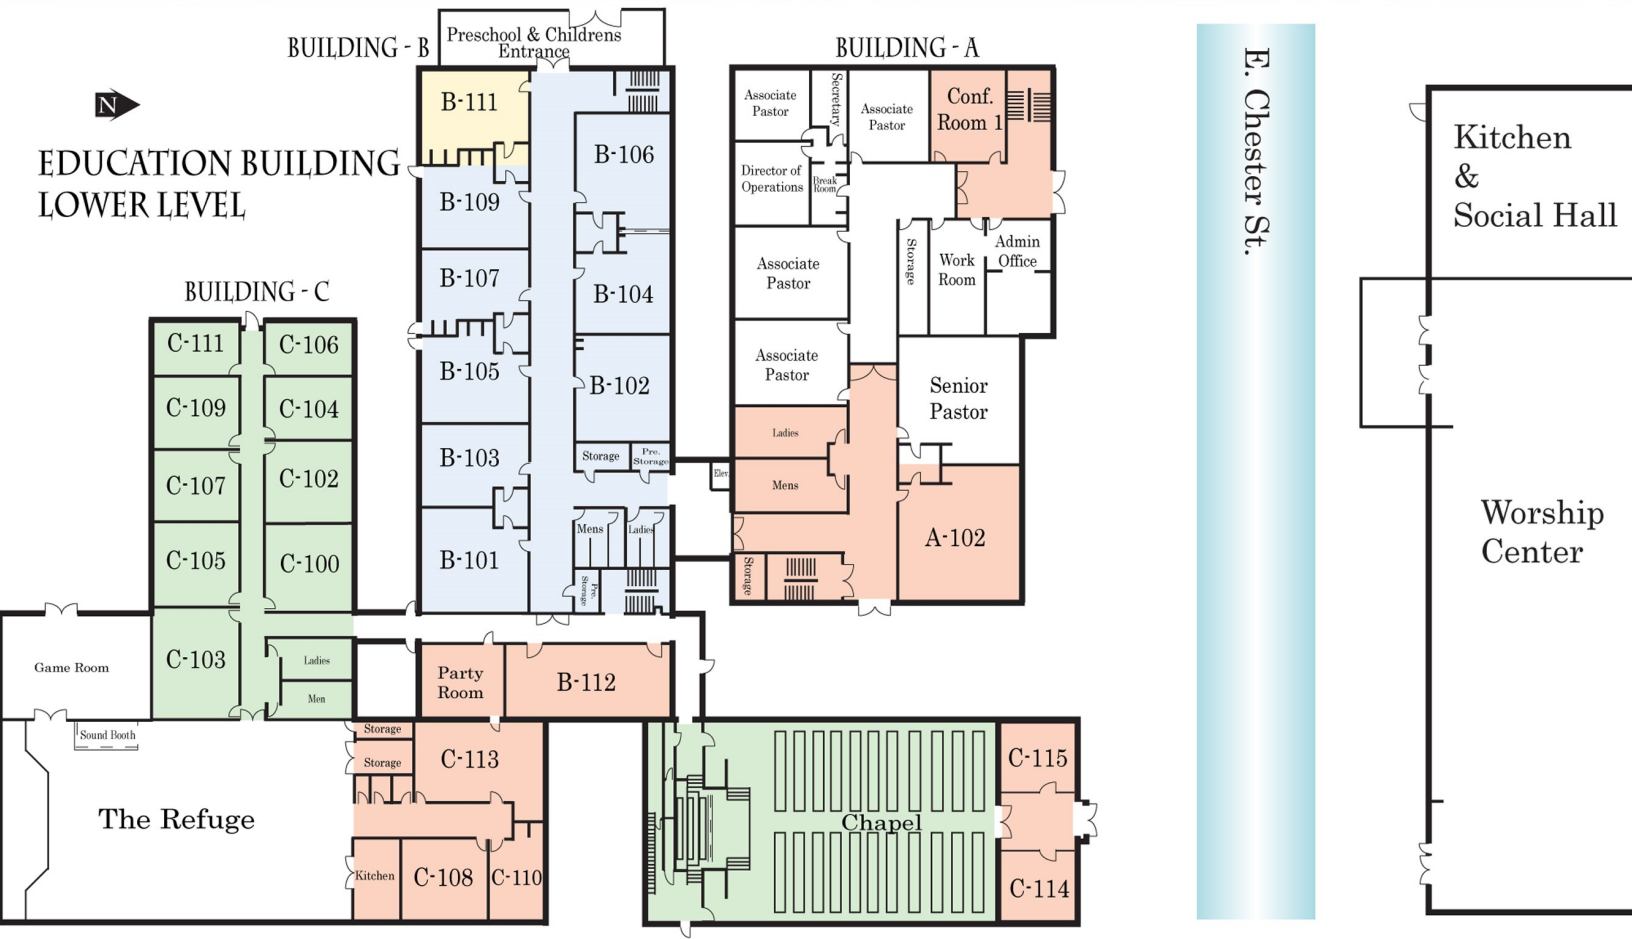

# Campus Map

## EDUCATION BUILDING UPPER LEVEL

Legend for Age Groups:

- Preschool (Light Blue)
- Children's (Light Yellow)
- Youth (Light Green)
- Adult (Light Orange)