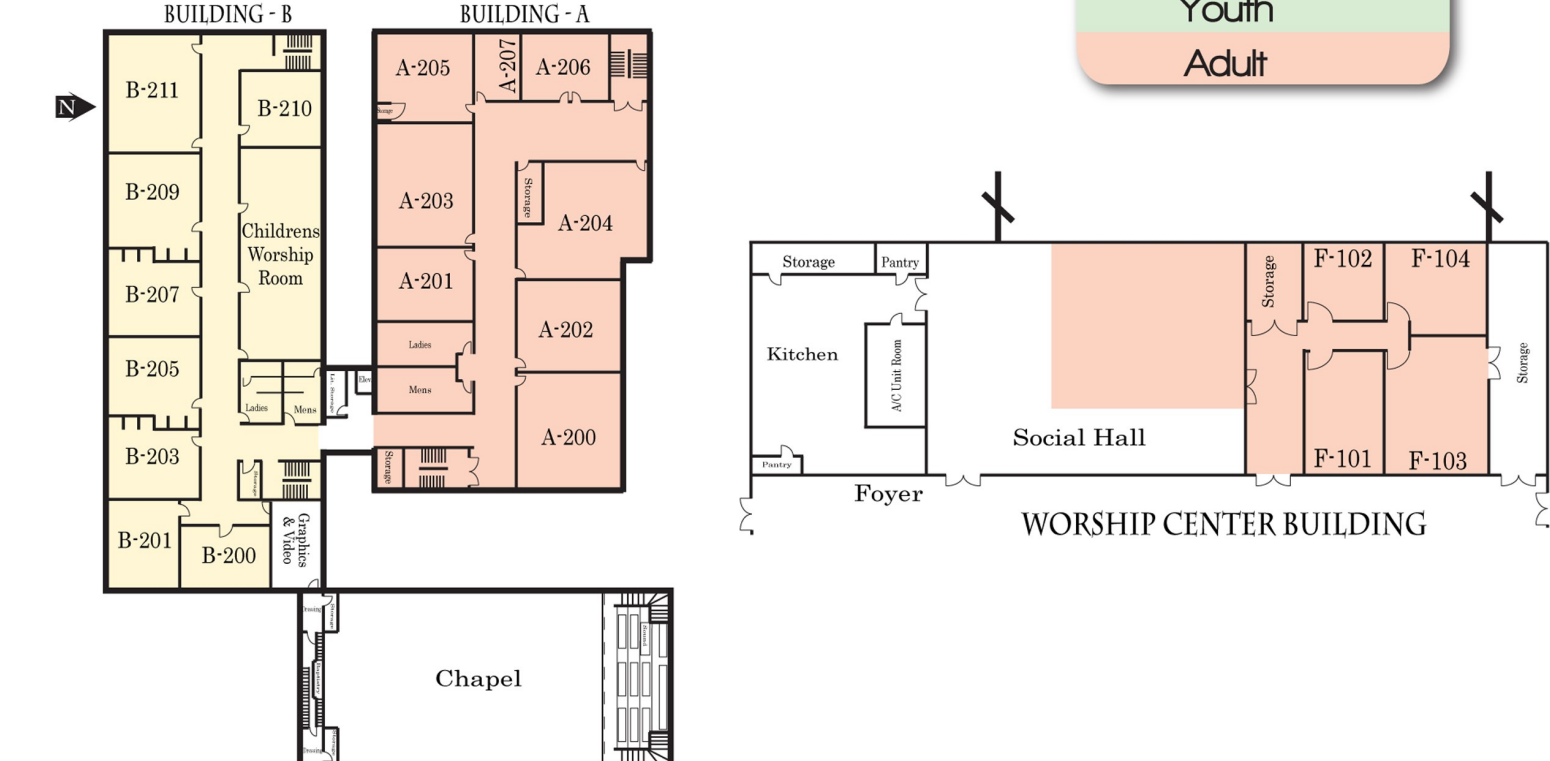

## EDUCATION BUILDING UPPER LEVEL

Legend for Age Groups:

- Preschool (Light Blue)
- Children's (Light Yellow)
- Youth (Light Green)
- Adult (Light Orange)