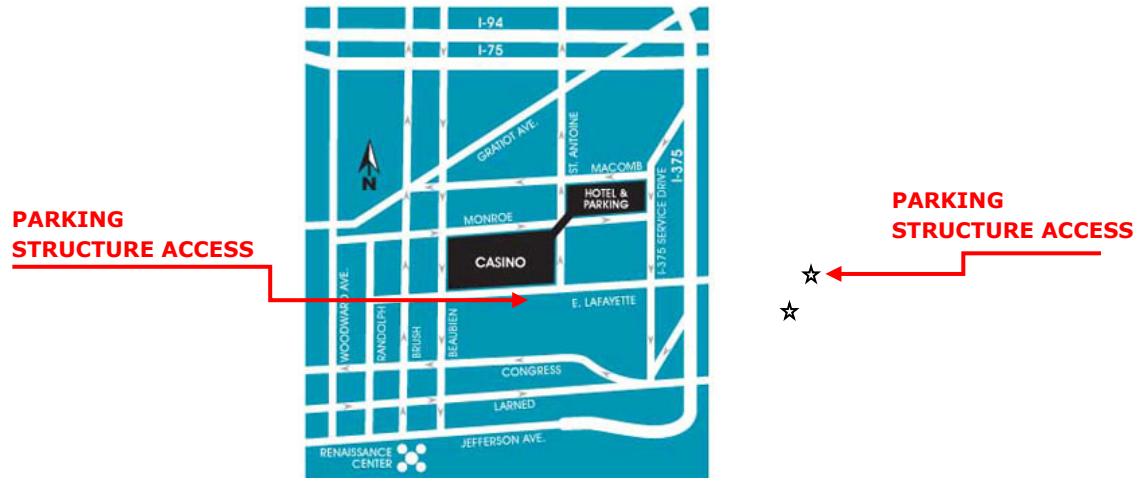

DIRECTIONS TO GREEKTOWN CASINO HOTEL
1200 Saint Antoine Street
Detroit, MI 48226

Hotel Parking- SELF-PARKING OFF OF LAFAYETTE EXIT OR MONROE ST.

Driving Directions

FROM THE SOUTH (VIA I-75 NORTH)

Take I-75 North
Merge on I-275 North
Take I-94 East
Take Lodge (M-10 South)
Take the Larned Exit
Make a Left on Randolph
Make a Right on Monroe and continue to Monroe Parking Structure Entrance on your left.

FROM THE WEST (VIA I-94 EAST) DETROIT METRO AIRPORT

Take I-94 East towards Detroit
Merge from I-94 East to I-75 South to the I-375 South exit towards Downtown Detroit
Merge on I-375 South
Take the East Lafayette exit and continue to the parking structure entrance on the right.

FROM THE NORTH (VIA I-75 SOUTH)

Take I-75 South towards Detroit
I-75 South will merge onto I-375 South towards Downtown Detroit
Continue on I-375 South towards Downtown Detroit

Take the East Lafayette exit and continue to the parking structure entrance on the right.

FROM THE WEST (VIA I-96 EAST)

Take I-96 East towards Detroit
Merge from I-96 East onto I-75 North (Exit 191)
Take I-75 North to the I-375 South exit towards
Downtown Detroit
Merge on I-375 South
Take the East Lafayette exit and continue to the parking structure entrance on the right.