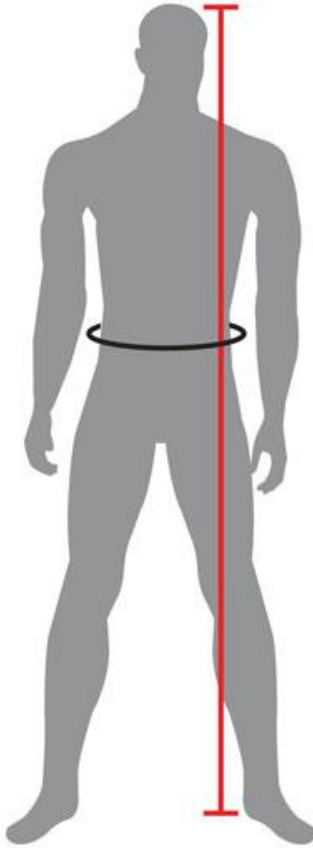

# UNIFORMS / BELTS

USE THE COLOR BARS PROVIDED TO HELP FIND YOUR SPECIFIC UNIFORM SIZE

TRADITIONAL UNIFORM AND BELT SIZE	CLOTHING SIZE	HEIGHT	APPROX. WEIGHT	
CHILD SIZES*	000	CHILD 2 - 4	3' - 3'5"	30 - 50 LBS
	00	CHILD 4 - 6	3'5" - 3'10"	40 - 60 LBS
	0	CHILD 6 - 8	3'10" - 4'3"	55 - 80 LBS
	1	CHILD 8 - 10	4'3" - 4'8"	70 - 100 LBS
	2	CHILD 10 - 12	4'8" - 5'1"	90 - 120 LBS
ADULT SIZES	3	SMALL	5'1" - 5'6"	110 - 150 LBS
	4	MEDIUM	5'6" - 5'11"	140 - 180 LBS
	5	LARGE	5'11" - 6'2"	170 - 210 LBS
	6	X-LARGE	6'2" - 6'5"	200 - 240 LBS
	7	XX-LARGE	6'5" - 6'8"	230 - 270 LBS
	8	XXX-LARGE	6'8" - 6'11"	260 - 300 LBS
	9	XXXX-LARGE	6'11" - 7'1"	290 - 320 LBS

\* CHILD ADJUSTABLE BELTS ARE EQUIVALENT TO THE FOLLOWING:  
 SMALL: 0 - 1  
 LARGE: 2 - 3