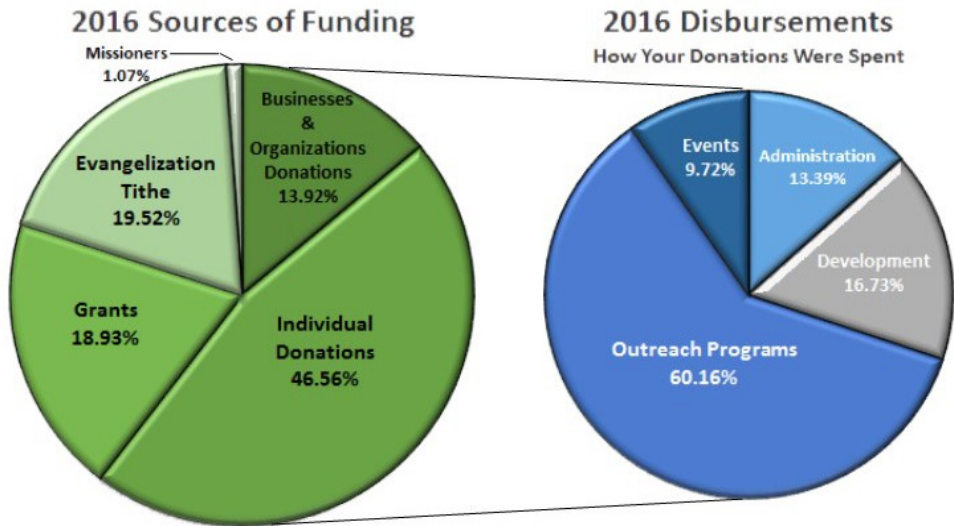

**ACTS Missions
Board of Directors**

- Patrick Zurek, DD
  Bishop of Amarillo
- Rev. Lawrence Christian
  Vicar General,
  Archdiocese of San Antonio
- Fr. Ron Rolheiser, OMI
  Oblate School of Theology, Presi-
  dent
- Deacon Mark Arnold
- Lawrence Bock
  Chair
- James Epp
- Deborah Estrada
- Francisco Gonzalez
- Dr. Gloria E. Gutierrez
- William A. Hancock
- Robert Holzman
- Brooke Irey
  Secretary
- Richard J. Kaminski
- Debbie Lopez
- Patrick McMullen
- Dr. Hector L. Nevarez
- Bradley Stach
  Treasurer
- Cesar Valenzuela
- Russ Weil

As contributors to ACTS Missions, it is important that you are aware of how your generous and giving spirit has allowed us to Evangelize. In 2016, ACTS Missions has ministered to 653 parishes, 53 of which are International. These parishes represent 77 dioceses, 20 are international.

In 2016, your gifts supported the ACTS Missions Outreach effort and generated an impressive number of missioning retreats. A record number 82 missioning retreats were held in the US, Canada, and Spanish speaking countries. Of the 82, 48 were English Outreach, 28 Spanish Outreach, and last summer Teen Outreach had missioning retreats. Not only that but the momentum was established for the new year, 2017, so far we already have 66 missioning retreats scheduled.

Thank you for making this happen. Thank you for making a difference. This issue of the ACTS Missions Newsletter is meant to acknowledge all those who have supported this effort. In 2016, ACTS Missions received $871,563 in donations. We are encouraged at the number of donations that have come from all over the US. During the year, our expenditures totaled $793,315. Above you will find a breakdown of where the money went in 2016.

We have instituted a “Giving Club” to recognize every donor who has participated in the mission. May God bless you and thank you for saying “yes” to spreading the ACTS Retreat, one soul at a time.

ACTS Missions
Office of Development

**SEND US
YOUR STORIES!**

ACTS Missions “Connection”

is published monthly by

ACTS Missions Headquarters
San Antonio, Texas

**Chapters are encouraged to
send
story ideas or articles to:**

ACTS Missions Connection
Editor

Esther Gomez-Wilkson