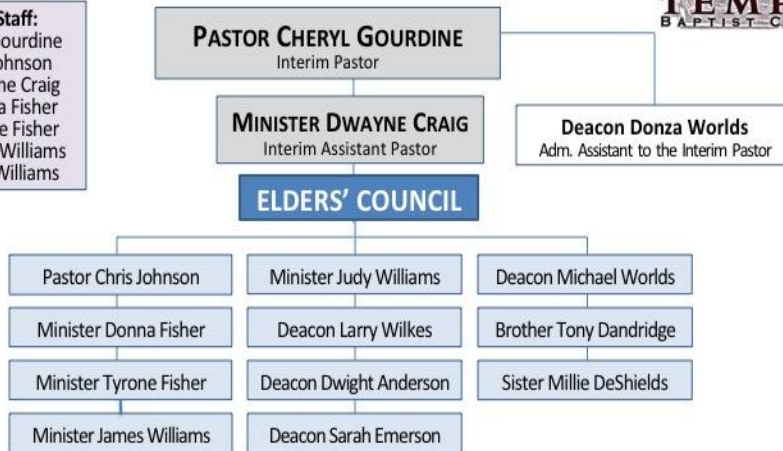

### December

Su	M	Tu	W	Th	F	Sa
				1	2	3
4	5	6	7	8	9	10
11	12	13	14	15	16	17
18	19	20	21	22	23	24
25	26	27	28	29	30	31

- Jan 01 New Year's Day
- Jan 18 Martin Luther King Day
- Feb 08 Chinese New Year
- Feb 10 Ash Wednesday
- Feb 12 Lincoln's Birthday
- Feb 14 Valentine's Day
- Feb 15 President's Day
- Mar 13 Daylight Saving (begin)
- Mar 17 St. Patrick's Day
- Mar 20 Vernal equinox
- Mar 27 Easter
- Apr 01 April Fool's Day
- Apr 15 Taxes Due
- Apr 27 Admin Assistants Day
- May 05 Cinco de Mayo
- May 08 Mother's Day
- May 15 Pentecost
- May 30 Memorial Day
- Jun 14 Flag Day
- Jun 19 Father's Day
- Jun 20 June Solstice
- Jul 04 Independence Day
- Sep 05 Labor Day
- Sep 11 Patriot Day
- Sep 22 Autumnal equinox
- Oct 10 Columbus Day
- Oct 16 Boss's Day
- Oct 31 Halloween
- Nov 06 Daylight Saving (end)
- Nov 11 Veterans Day
- Nov 24 Thanksgiving
- Dec 21 December Solstice
- Dec 25 Christmas Day
- Dec 26 Kwanzaa Begins
- Dec 31 New Year's Eve

## SHEPHERD and MINISTRY ACCOUNTABILITY